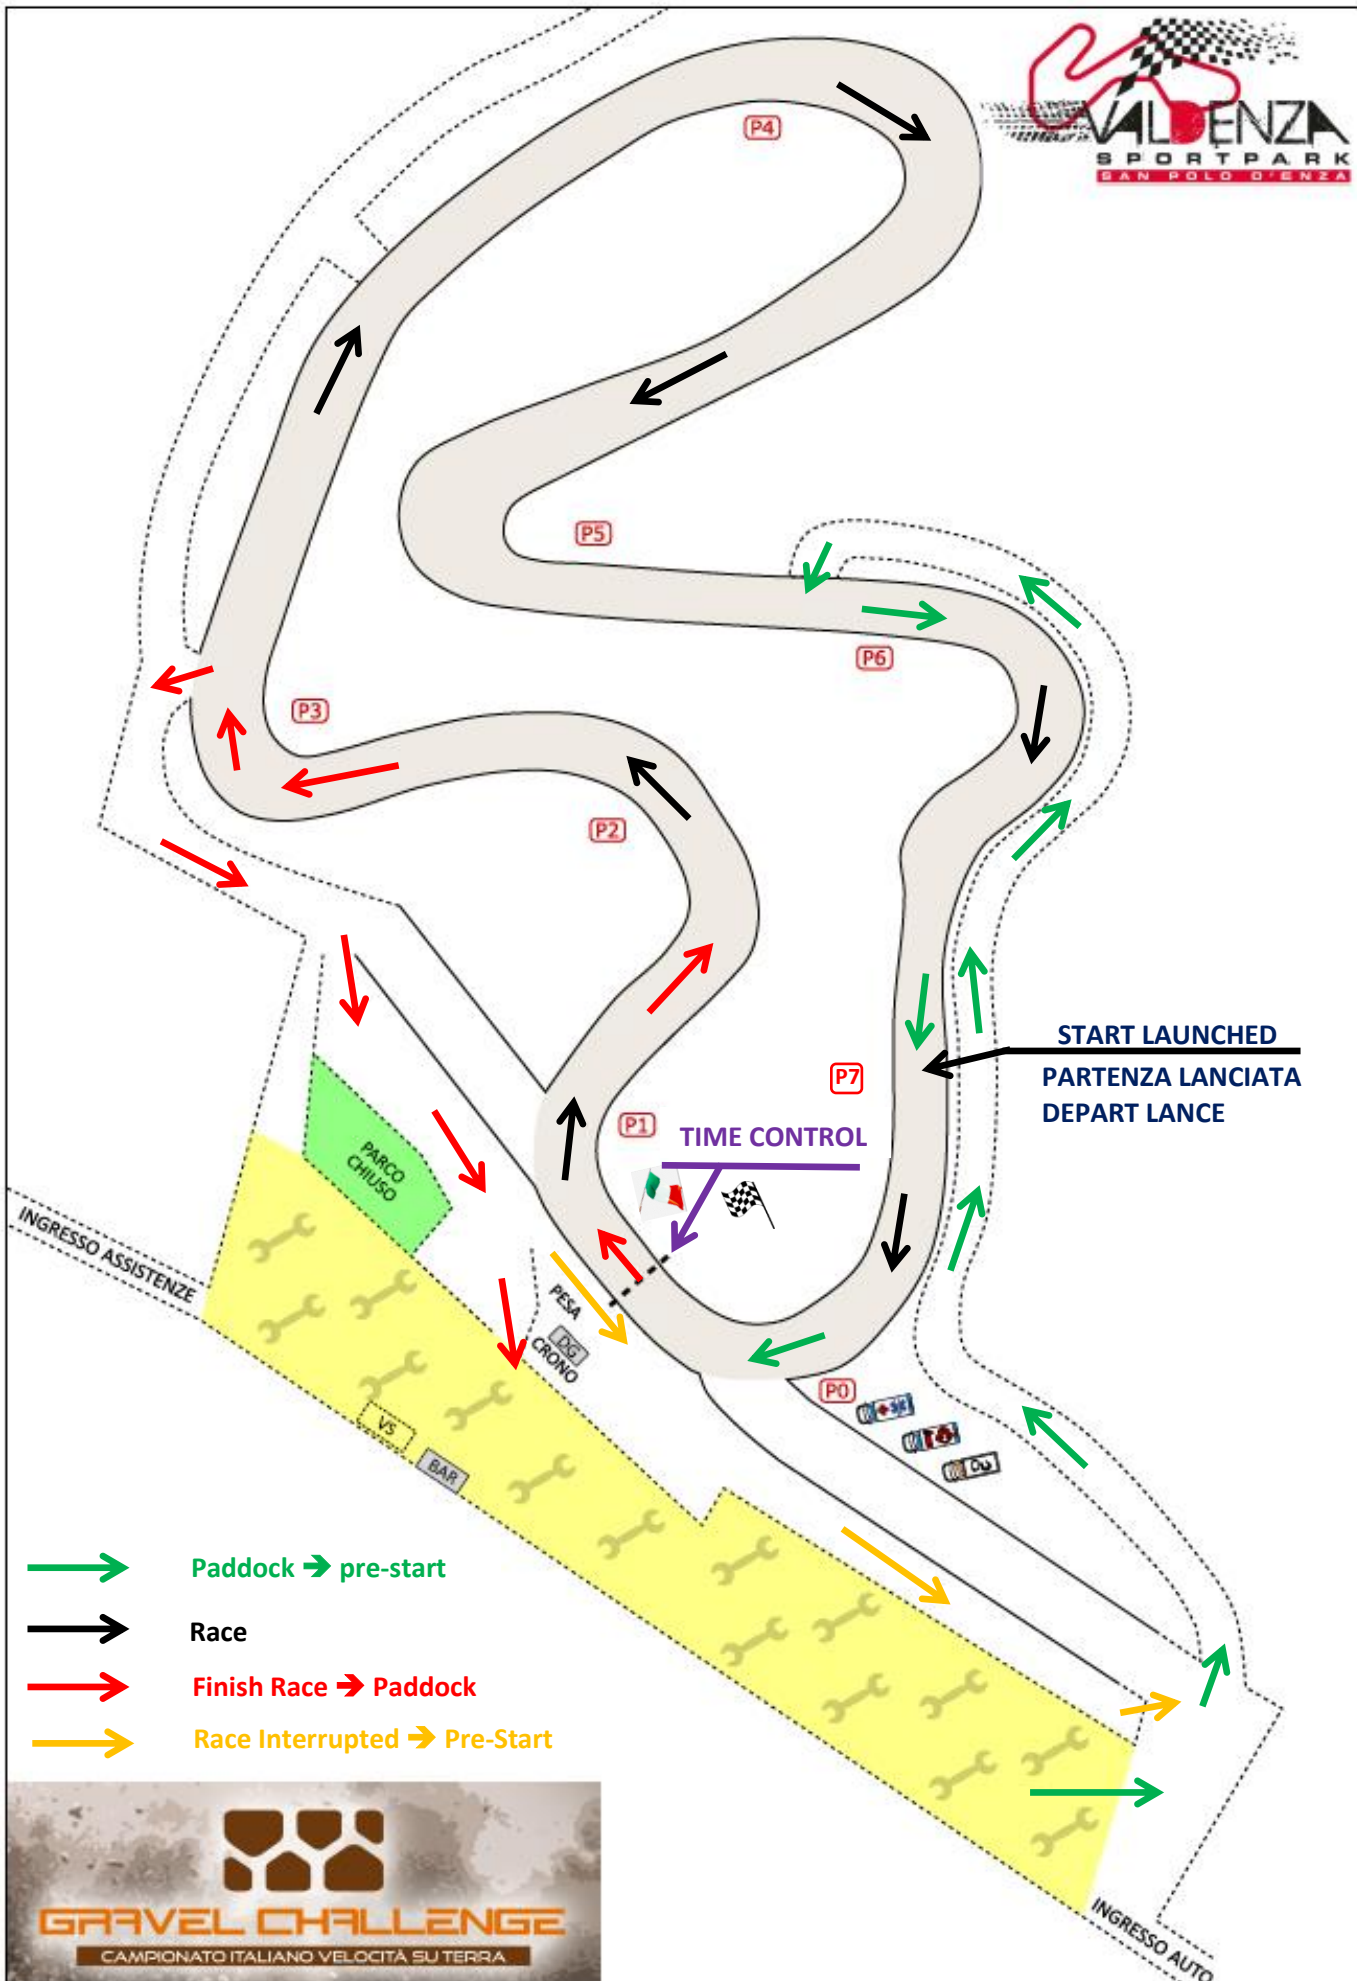

PIANTA PISTA "VALDENZA SPORTPARK" SENSO DI MARCIA "ORARIO" CHALLENGE

-  Paddock → pre-start
-  Race
-  Finish Race → Paddock
-  Race Interrupted → Pre-Start